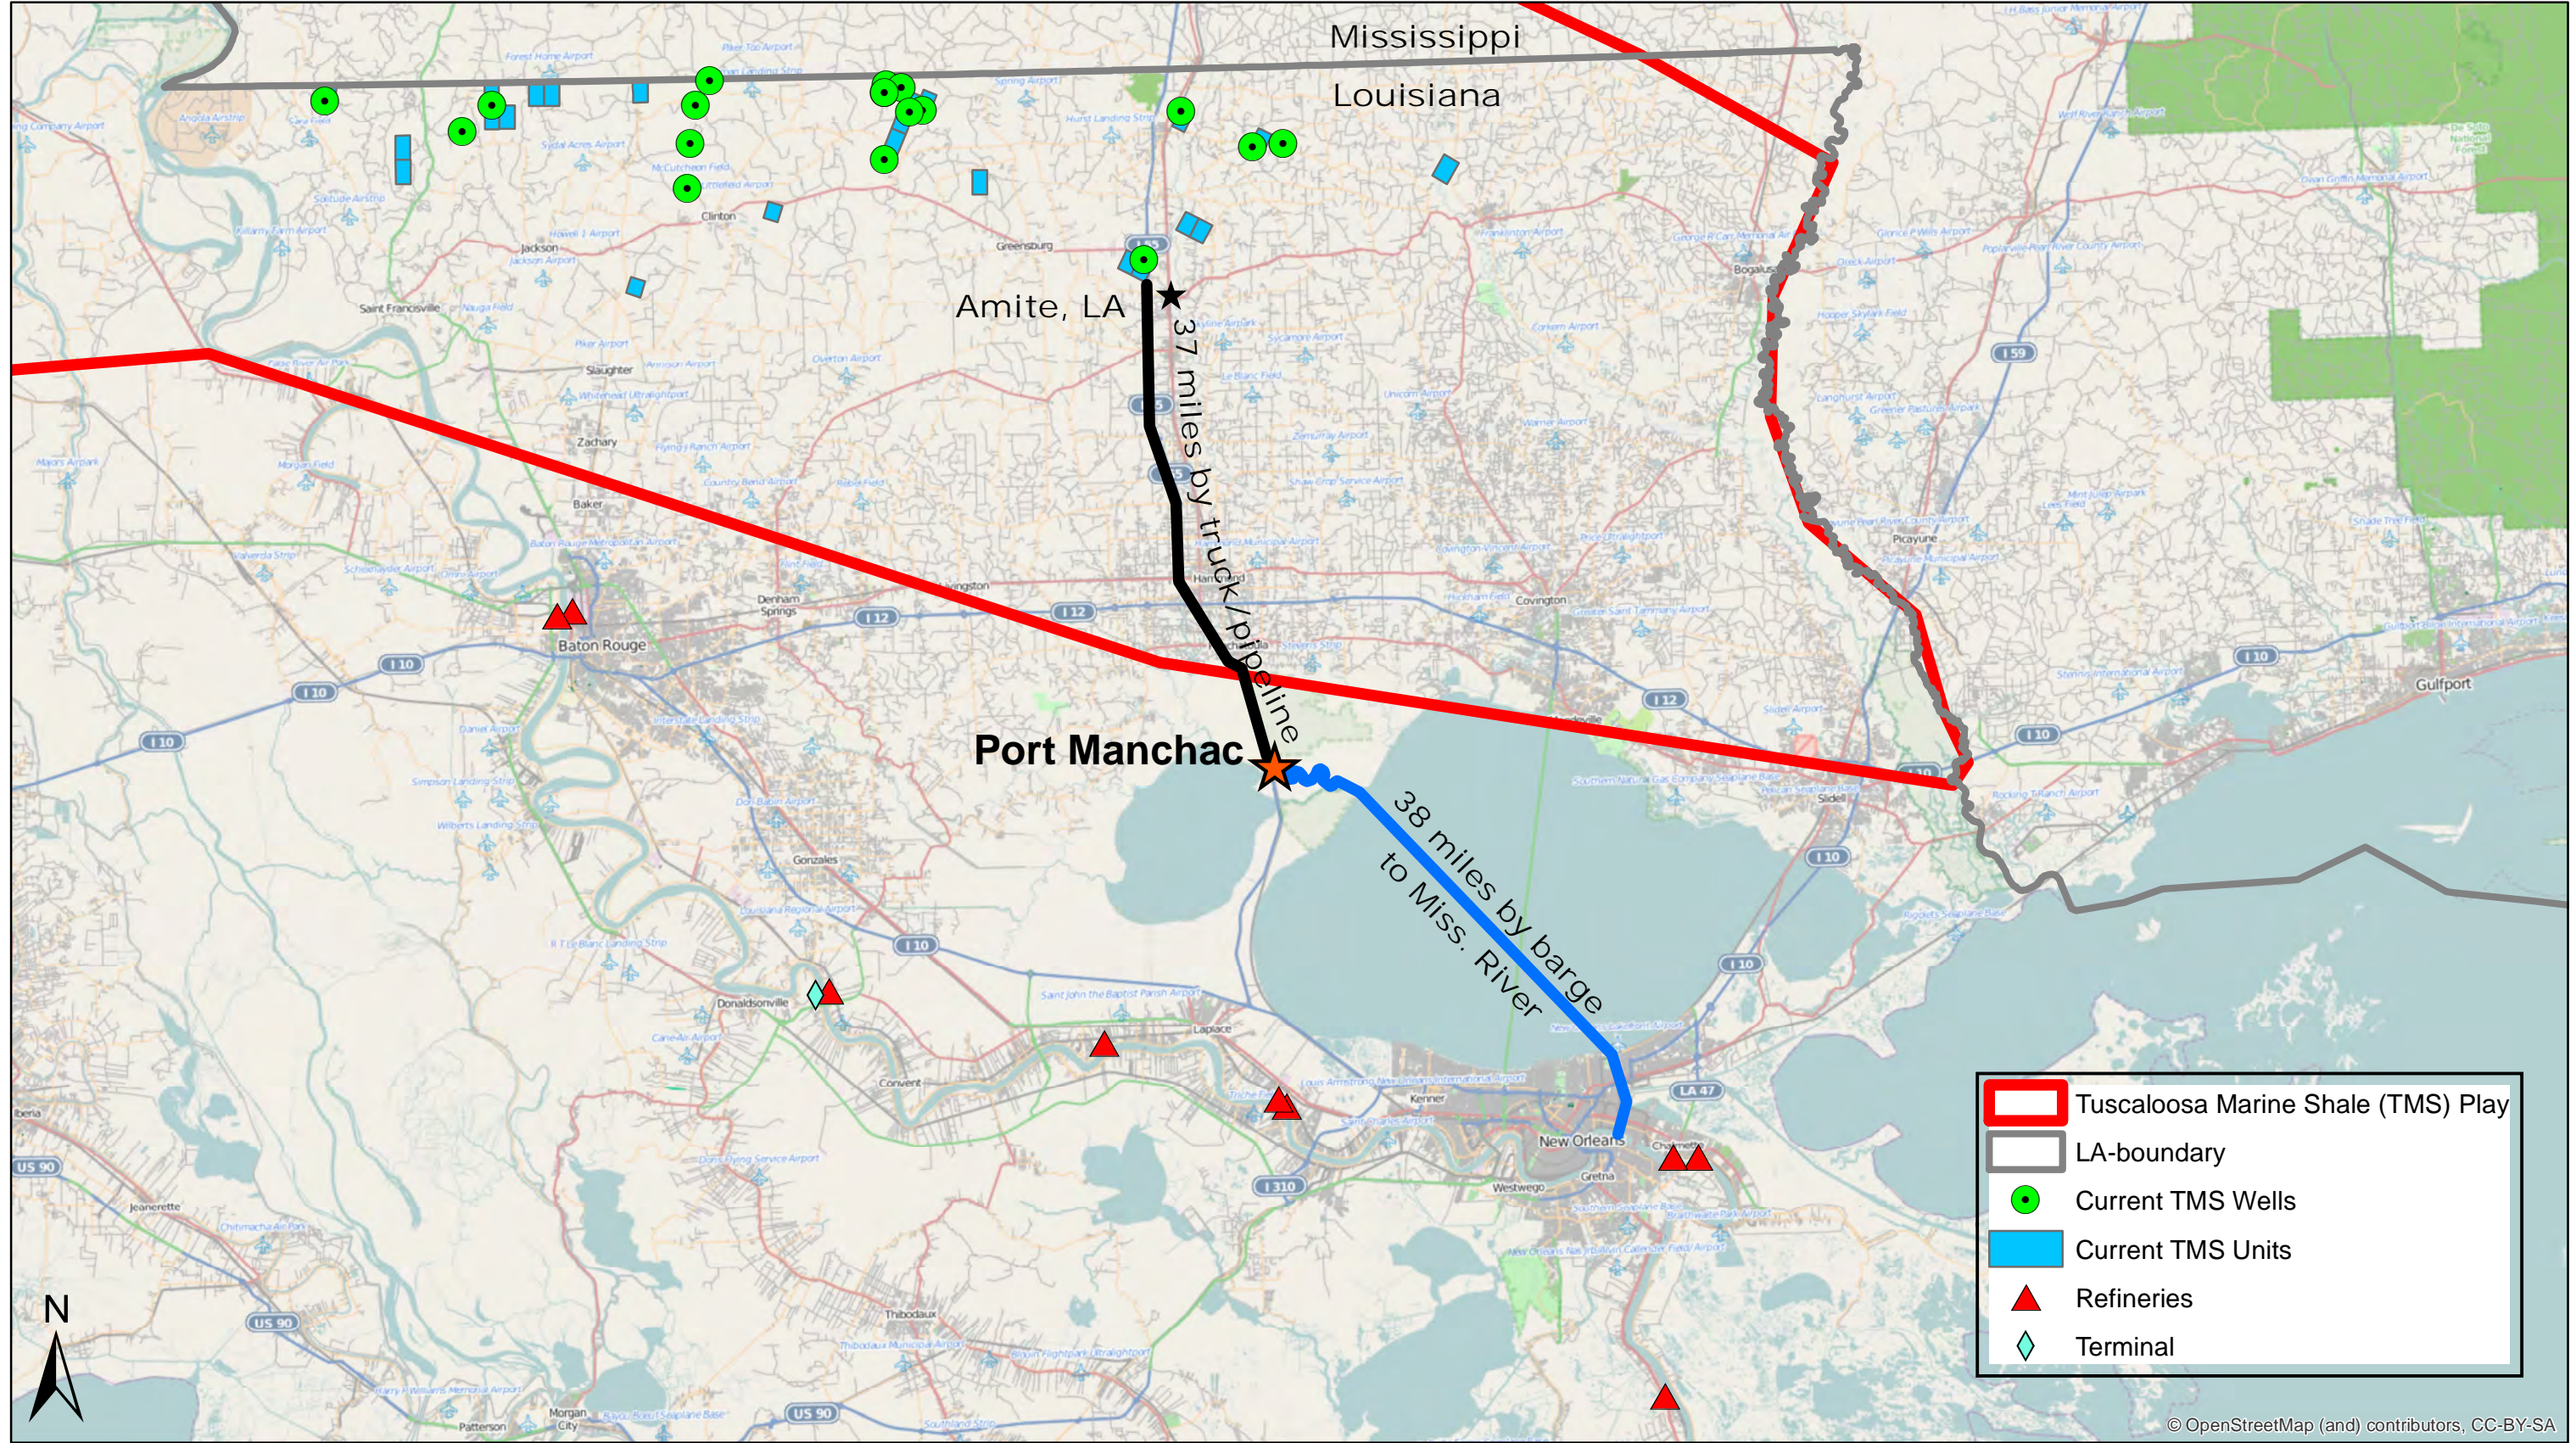

# Tuscaloosa Marine Shale Activity in relation to Port Manchac and Mississippi River Refineries/Terminals

- Tuscaloosa Marine Shale (TMS) Play
- LA-boundary
- Current TMS Wells
- Current TMS Units
- ▲ Refineries
- ◆ Terminal

© OpenStreetMap (and) contributors, CC-BY-SA